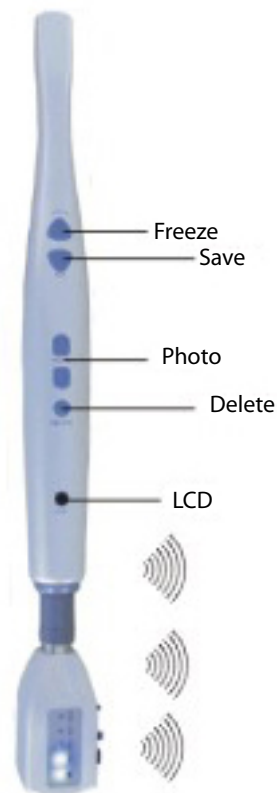

Multifunctional X-ray Film Reader

Digitize Your Traditional Dental X-ray Film

Functions

- ◆ Combines 2.5 inch LCD and X-ray Reader together, image displays on 2.5 inch LCD directly.
- ◆ Can connect to our intra oral camera either by wired or wireless.
- ◆ Multifunctional, can switch X-ray and intra oral camera images anytime.
- ◆ Built-in rechargeable battery. Up to 3 hours use when fully charged.
- ◆ Built-in SD card stores up to 500 pictures.
- ◆ Light weight, easy to operate.
- ◆ VIDEO output, high resolution, high quality.
- ◆ PAL and NTSC.

Built-in SD Card

Connect PC

Connect Wired Intraoral Camera

Connect Wireless Intraoral Camera

Specifications

- ◆ Voltage: 8.5V
- ◆ Power: 500 mA
- ◆ Signal Output: Video
- ◆ Dimensions: 103 mm * 75 mm * 95 mm
- ◆ Weight: 550 g
- ◆ Accessories: X-ray salver, Video cable, charger